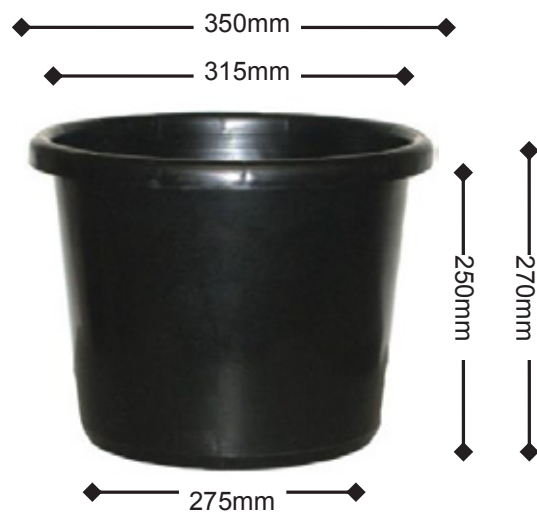

Standard 250mm Pot

- Diameter (outside lip) 265mm
- Diameter (inside) 246mm
- Diameter (base) 191mm
- Height (total) 230mm
- Height (to bottom of lip) 222mm
- Volume 8.0 Litre
- Estimated Potted Weight 9KG
- Ideal Cut-out Diameter 246mm

Standard 300mm Pot

- Diameter (outside lip) 320mm
- Diameter (inside) 280mm
- Diameter (base) 235mm
- Height (total) 270mm
- Height (to bottom of lip) 240mm
- Volume 13.5 Litre
- Ideal Cut-out Diameter 290mm

*this size pot not sealed

Standard 330mm Pot

- Diameter (outside lip) 350mm
- Diameter (inside) 315mm
- Diameter (base) 275mm
- Height (total) 270mm
- Height (to bottom of lip) 245mm
- Volume 18.0 Litre
- Estimated Potted Weight 15KG
- Ideal Cut-out Diameter 330mm

Standard 500mm Pot

- Diameter 492mm
- Diameter (base) 370mm
- Height (total) 390mm
- Height (to bottom of lip) 370mm
- Volume 52.0 Litre
- Ideal Cut-out Diameter 465mm
(cut-out allowances for the 4 handles also need to be included 35mm x 100mm)